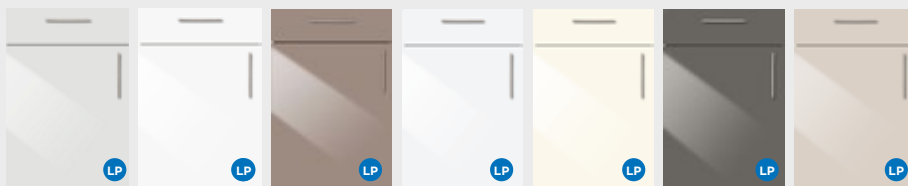

SUSANN

265 Moonlight grey vysoký lesk

268 Polární bílá vysoký lesk

294 Greige vysoký lesk

296 Bílá vysoký lesk

297 Hedvábí vysoký lesk

298 Křemen šedý vysoký lesk

299 Písková vysoký lesk